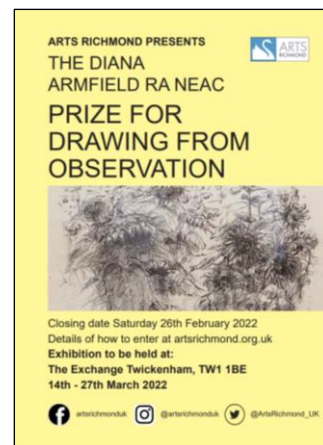

THE DIANA ARMFIELD COMPETITION FOR DRAWING FROM OBSERVATION

Once again, we are holding this well-loved competition and are encouraging all to enter. Arts Richmond is offering a prize of £250 to the winner, who will also be allowed to keep one of her beautiful framed drawings for a year.

Diana wishes to encourage artists to draw directly from life, not from photographs or by using devices or other means.